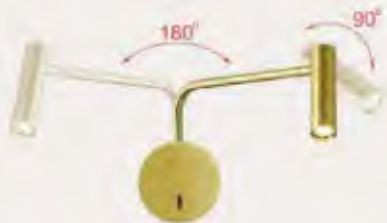

VK72 DEN/VANG
W100 x H200 x L300
LED 3000K
1.325.000đ